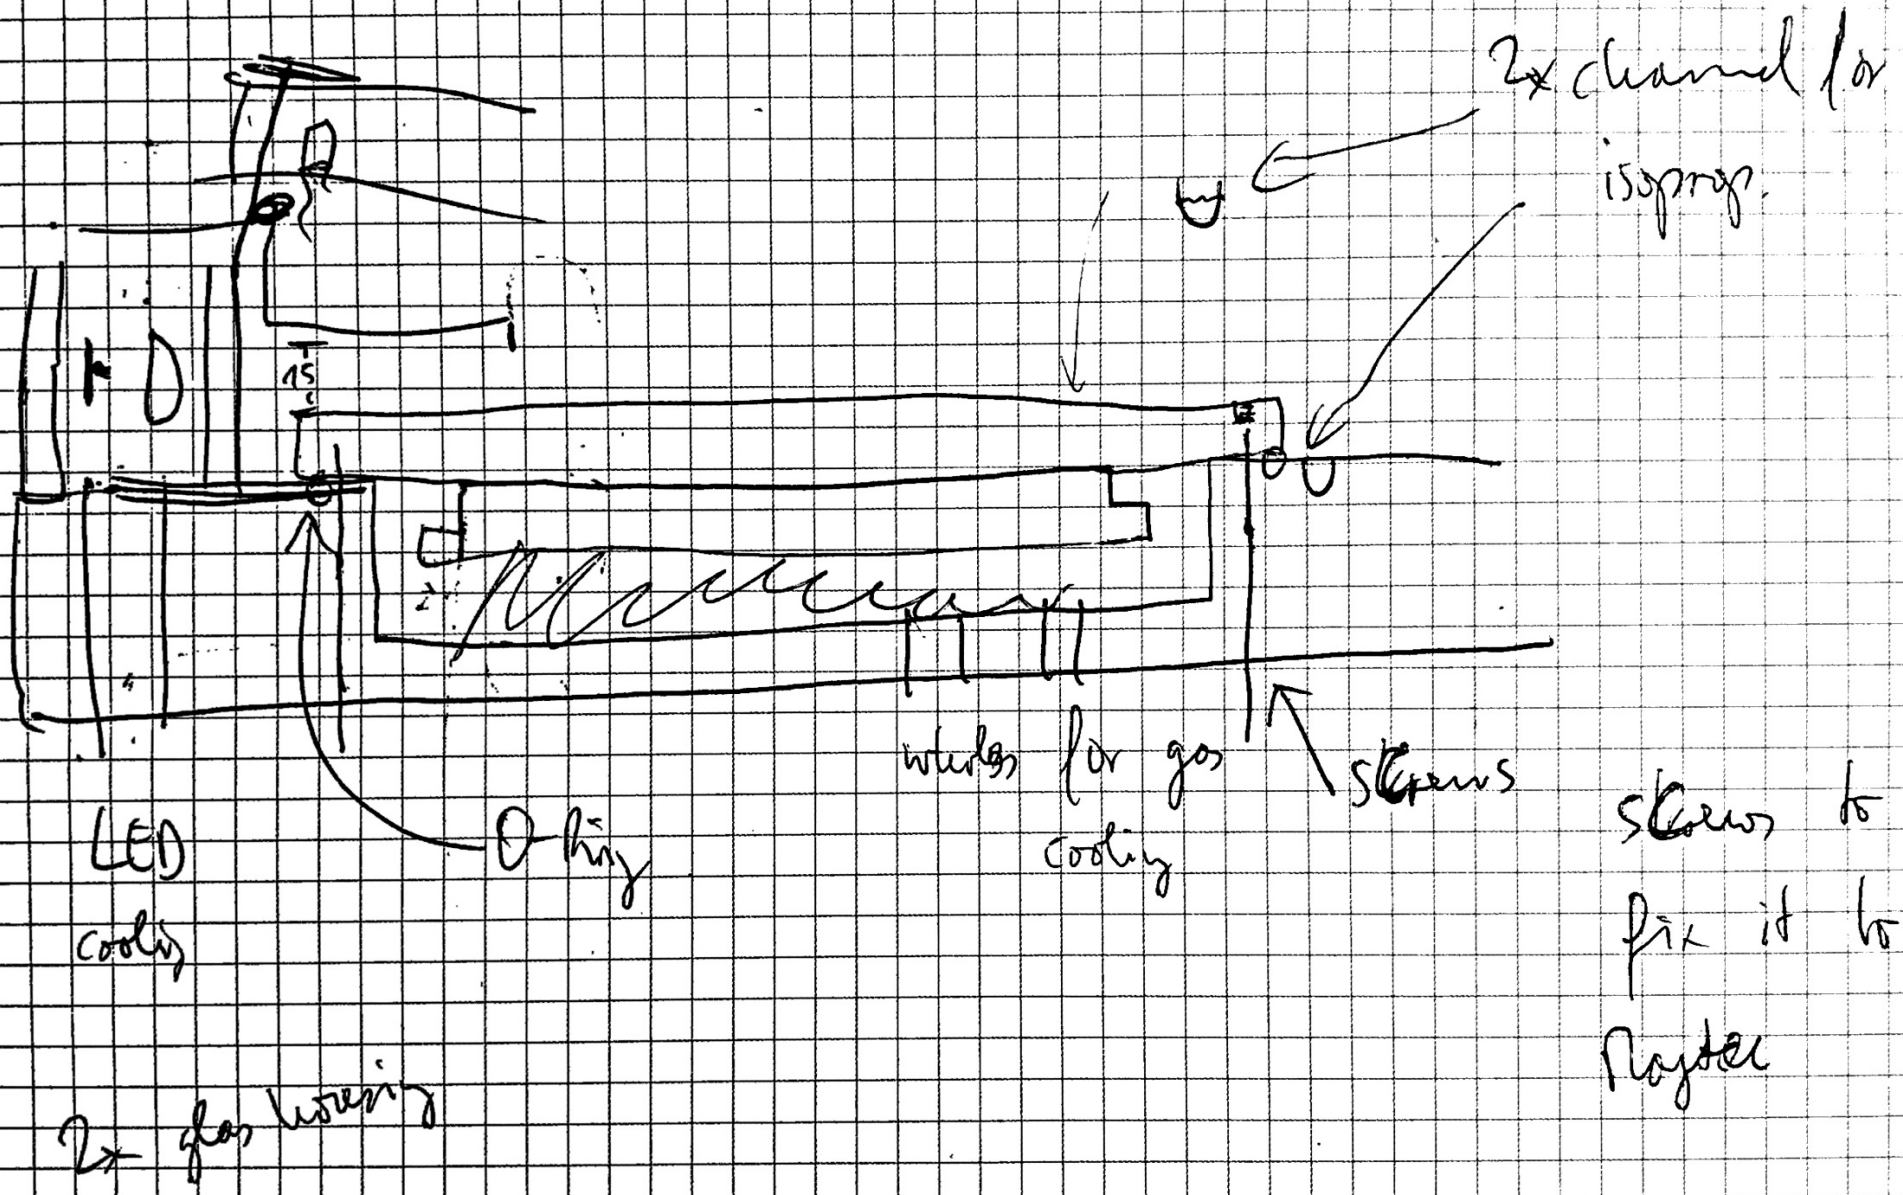

make nice for delivery

2x channel for isopropr.

15

LED cooling

O-ring

wheels for gas cooling

screws

screws to fix it to Noytel

2x glass lensing